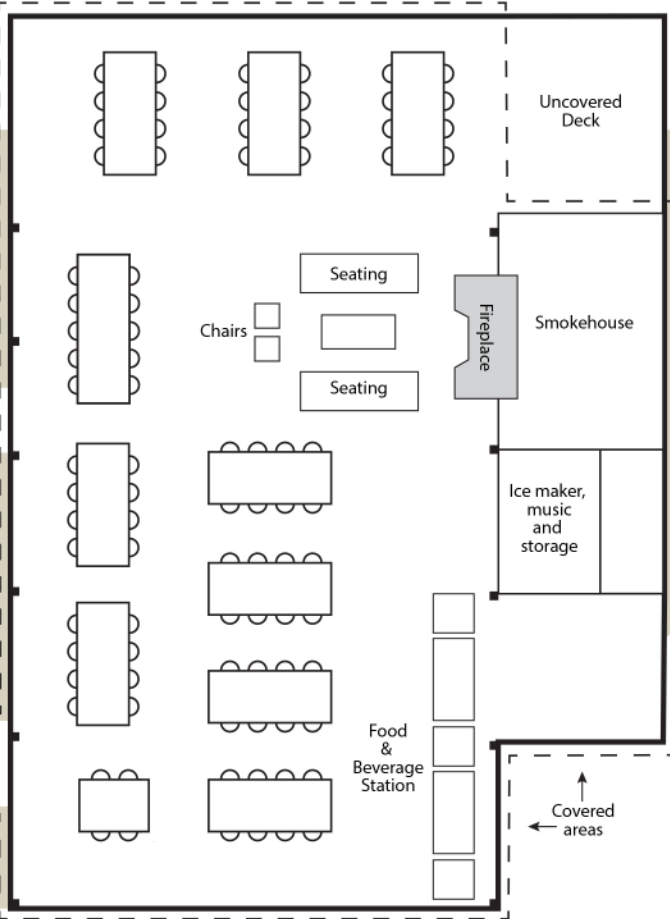

Hawkesdene

Open Air Pavilion
& Gravel Courtyard

Pavilion Setup

16'
20'
30'

30'

9 tables that seat 8
1 table that seats 4
1 table that seats 10
Total 86 seats
Additional tables & chairs available by request

Covered areas

Steps to garden cottage

Landscape

Reception Barn
& Bridal Salon

Decor Barn
& Restrooms

Main house

Landscape

Fountain

Stone Courtyard

Uncovered Deck

Smokehouse

Ice maker,
music and
storage

Food &
Beverage
Station

Covered areas

To Firepit