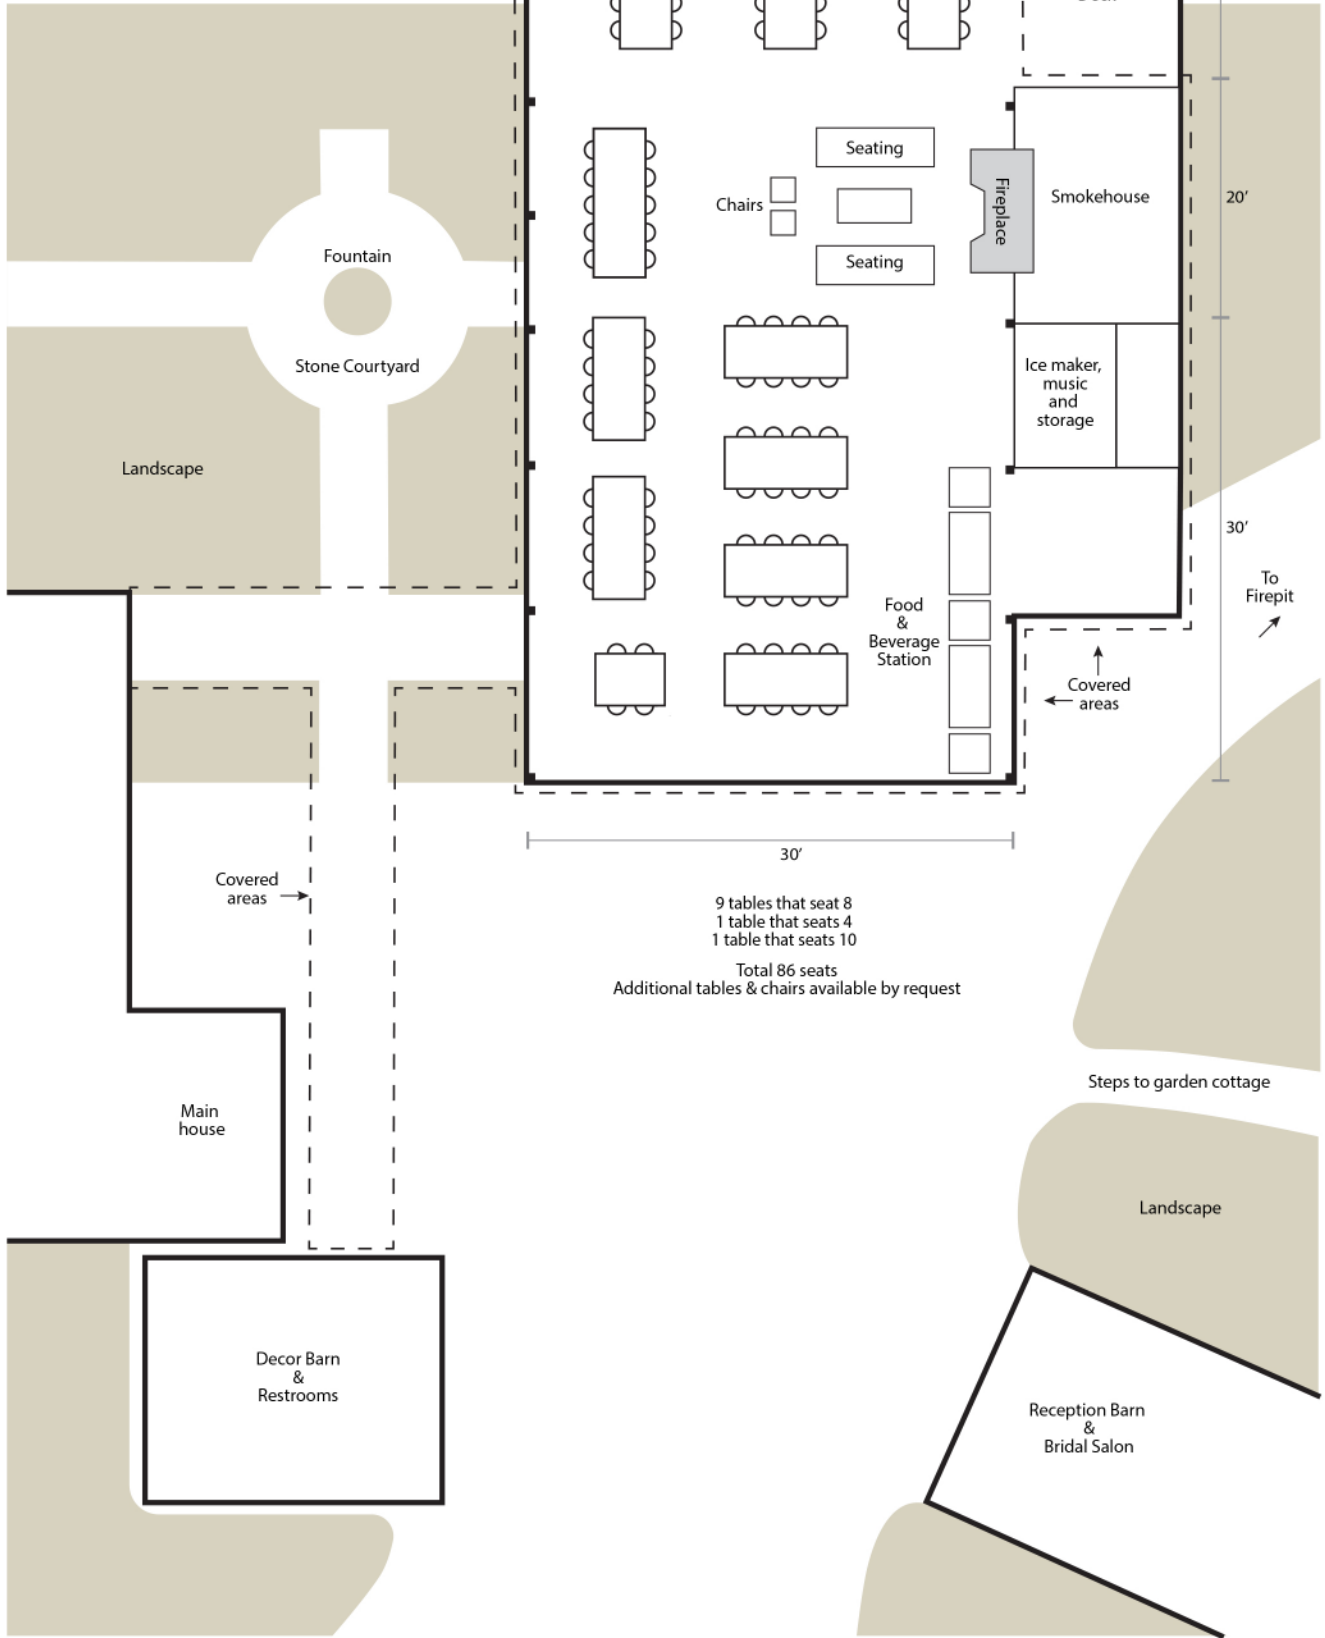

Hawkesdene

Open Air Pavilion
& Gravel Courtyard

Pavilion Setup

16'
20'
30'

30'

9 tables that seat 8
1 table that seats 4
1 table that seats 10
Total 86 seats
Additional tables & chairs available by request

Covered areas

Steps to garden cottage

Landscape

Reception Barn
& Bridal Salon

Decor Barn
& Restrooms

Main house

Landscape

Fountain

Stone Courtyard

Uncovered Deck

Smokehouse

Ice maker,
music and
storage

Food &
Beverage
Station

Covered areas

To Firepit